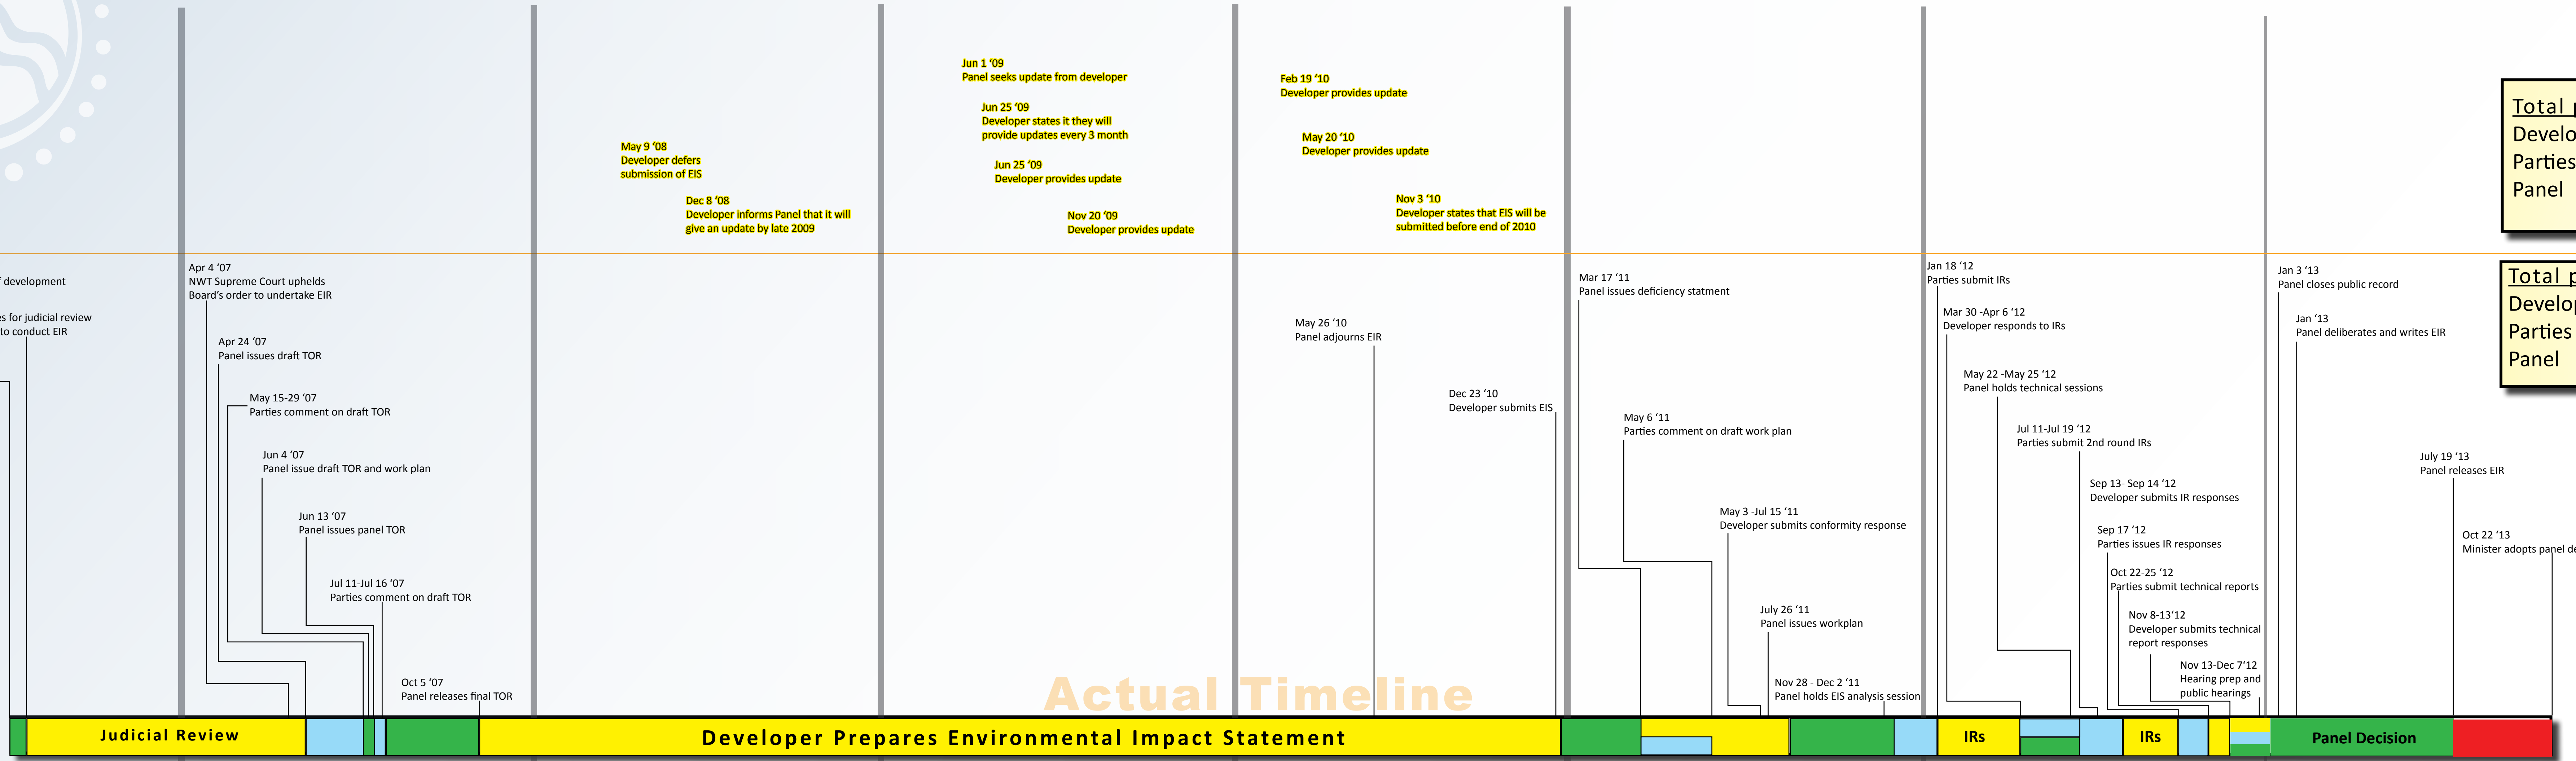

Gahcho Kué Environmental Impact Review EIR0607-001

Extensions

Milestones

Total process extensions (days)	
Developer	1172
Parties	—
Panel	—

Total process time (months)	
Developer	55
Parties	10
Panel	22

■	Panel
■	Developer
■	Parties
■	Minister

Updated on: January 16/14
Graph illustrates approximate duration of events*