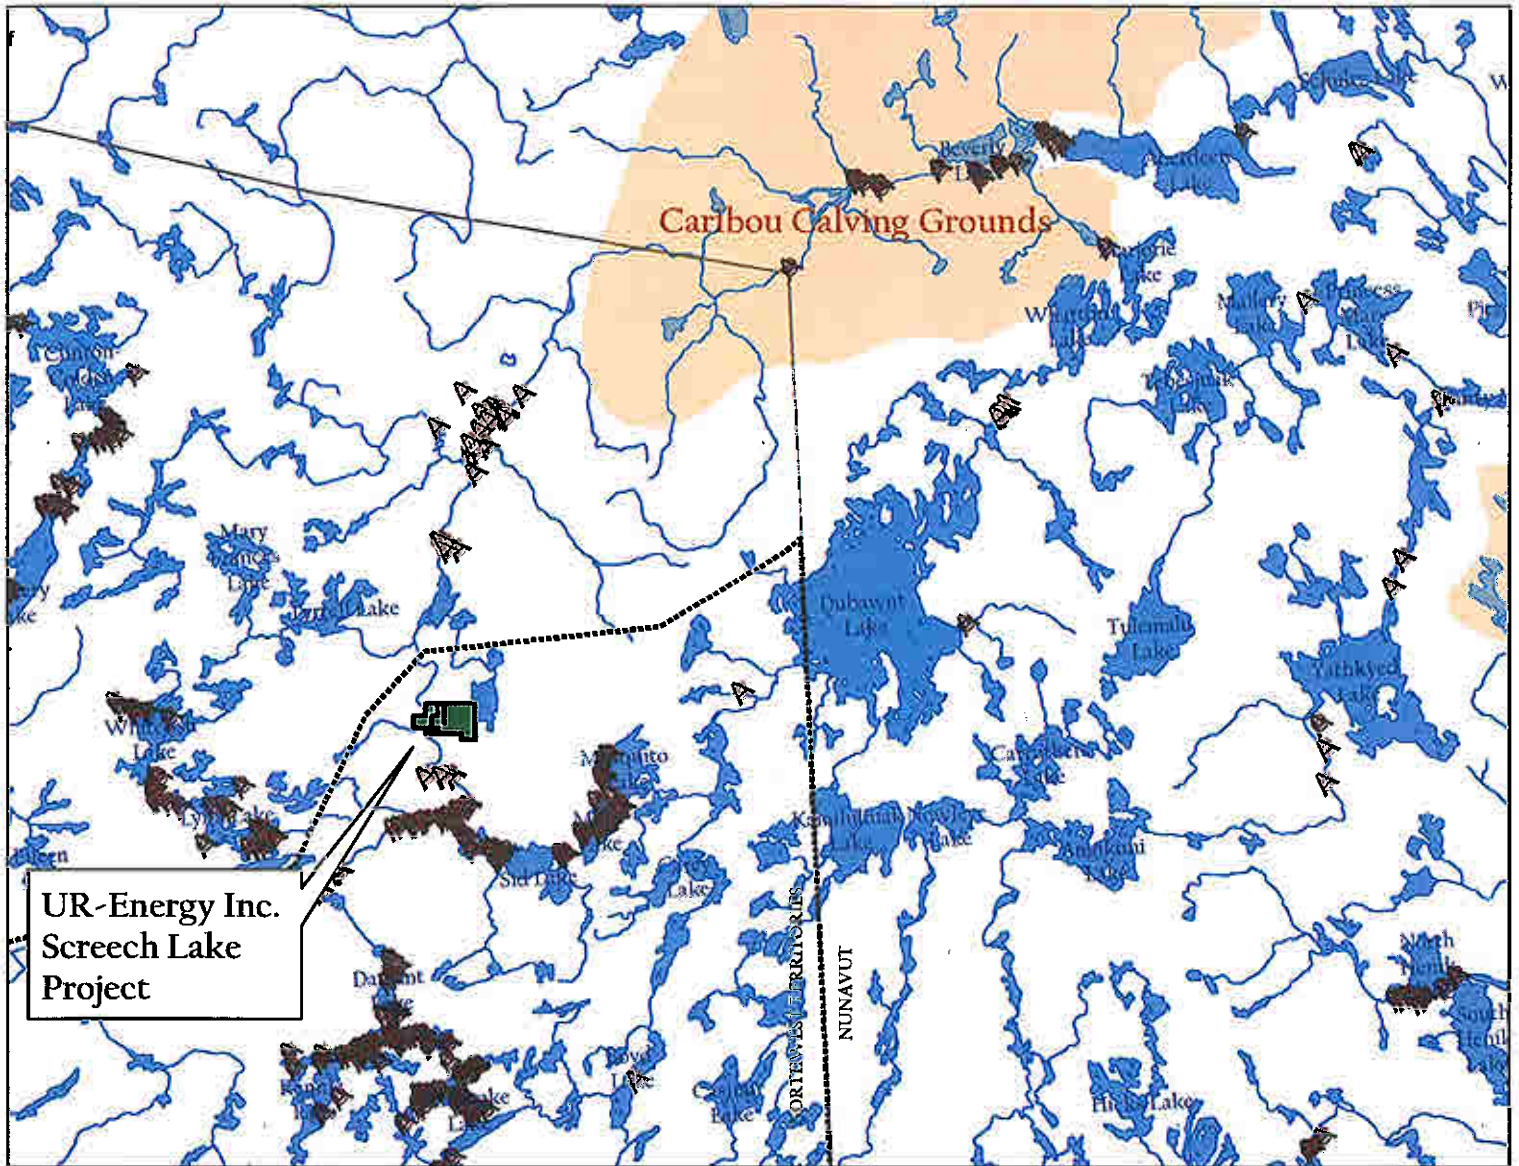

UR-Energy Inc. Screech Lake Project - Taltheilei and Denesuline Archaeological Sites Overlap

Legend

-  Archaeological Sites
-  AD Interim Measures Agreement Area in NT
-  UR-Energy Inc. Screech Lake Project
-  Thelon Wildlife Sanctuary
-  Beverly-Qamanirjuaq Caribou Calving Grounds
-  Upper Thelon Watershed

UR-Energy Inc. Screech Lake Project - Taltheilei and Denesuline Archaeological Sites Overlap

μ

0 25 50 100 Km

Legend

- ▲ Archaeological Sites
- ▭ AD Interim Measures Agreement Area in NT
- UR-Energy Inc. Screech Lake Project

UR-Energy Inc. Screech Lake Project - Taltheilei and Denesuline Archaeological Sites Overlap

Legend

-  Archaeological Sites
-  AD Interim Measures Agreement Area in NT
-  UR-Energy Inc. Screech Lake Project
-  Beverly-Qamanirjuaq Caribou Calving Grounds

UR-Energy Inc. Screech Lake Project - Taltheilei and Denesuline Archaeological Sites Overlap

UR-Energy Inc.
Screech Lake
Project

Legend

-  Archaeological Sites
-  AD Interim Measures Agreement Area in NT
-  UR-Energy Inc. Screech Lake Project
-  Thelon Wildlife Sanctuary