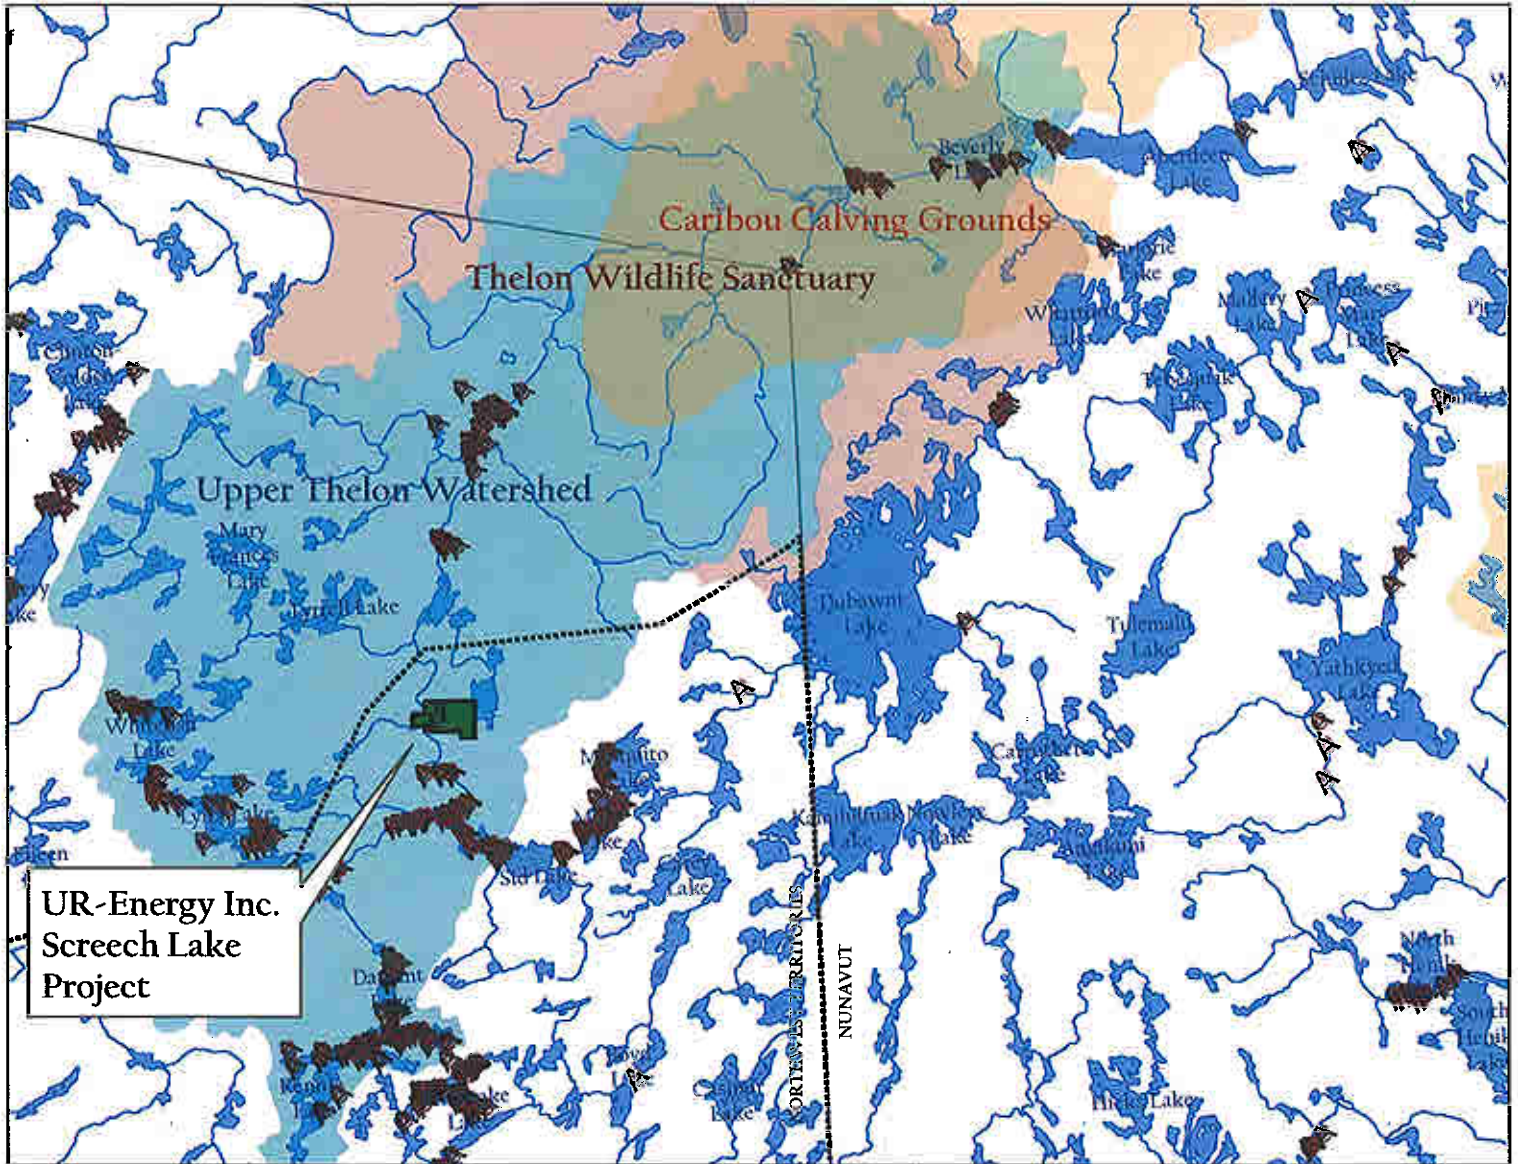

UR-Energy Inc. Screech Lake Project - Taltheilei and Denesuline Archaeological Sites Overlap

Legend

-  Archaeological Sites
-  AD Interim Measures Agreement Area in NT
-  UR-Energy Inc. Screech Lake Project
-  Thelon Wildlife Sanctuary
-  Beverly-Qamanirjuaq Caribou Calving Grounds
-  Upper Thelon Watershed

UR-Energy Inc. Screech Lake Project - Taltheilei and Denesuline Archaeological Sites Overlap

0 25 50 100 Km

Legend

-  Archaeological Sites
-  AD Interim Measures Agreement Area in NT
-  UR-Energy Inc. Screech Lake Project

UR-Energy Inc. Screech Lake Project - Taltheilei and Denesuline Archaeological Sites Overlap

UR-Energy Inc.
Screech Lake
Project

μ

0 25 50 100 Km

Legend

-  Archaeological Sites
-  AD Interim Measures Agreement Area in NT
-  UR-Energy Inc. Screech Lake Project
-  Upper Thelon Watershed

UR-Energy Inc. Screech Lake Project - Taltheilei and Denesuline Archaeological Sites Overlap

UR-Energy Inc.
Screech Lake
Project

Legend

-  Archaeological Sites
-  AD Interim Measures Agreement Area in NT
-  UR-Energy Inc. Screech Lake Project
-  Thelon Wildlife Sanctuary