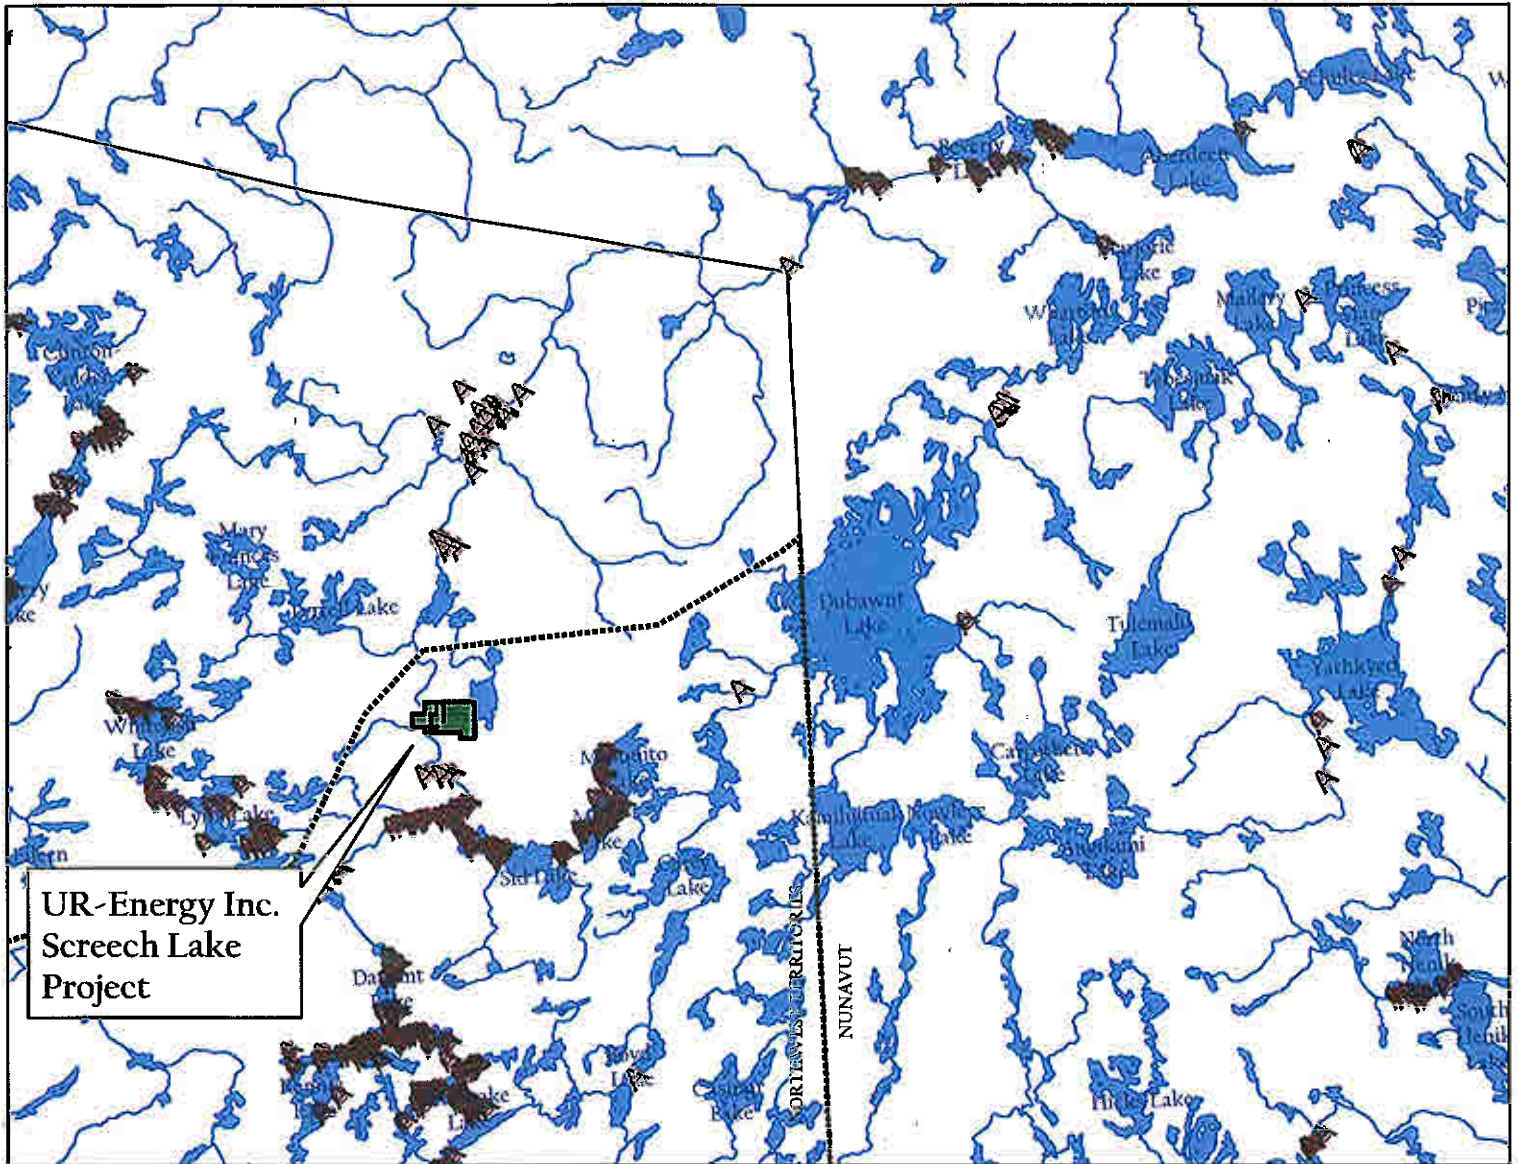

UR-Energy Inc. Screech Lake Project - Taltheilei and Denesuline Archaeological Sites Overlap

Legend

-  Archaeological Sites
-  AD Interim Measures Agreement Area in NT
-  UR-Energy Inc. Screech Lake Project
-  Thelon Wildlife Sanctuary
-  Beverly-Qamanirjuaq Caribou Calving Grounds
-  Upper Thelon Watershed

UR-Energy Inc. Screech Lake Project - Taltheilei and Denesuline Archaeological Sites Overlap

0 25 50 100 Km

Legend

-  Archaeological Sites
-  AD Interim Measures Agreement Area in NT
-  UR-Energy Inc. Screech Lake Project

UR-Energy Inc. Screech Lake Project - Taltheilei and Denesuline Archaeological Sites Overlap

UR-Energy Inc.
Screech Lake
Project

μ

0 25 50 100 Km

Legend

-  Archaeological Sites
-  AD Interim Measures Agreement Area in NT
-  UR-Energy Inc. Screech Lake Project
-  Upper Thelon Watershed

UR-Energy Inc. Screech Lake Project - Taltheilei and Denesuline Archaeological Sites Overlap

UR-Energy Inc.
Screech Lake
Project

Legend

-  Archaeological Sites
-  AD Interim Measures Agreement Area in NT
-  UR-Energy Inc. Screech Lake Project
-  Thelon Wildlife Sanctuary