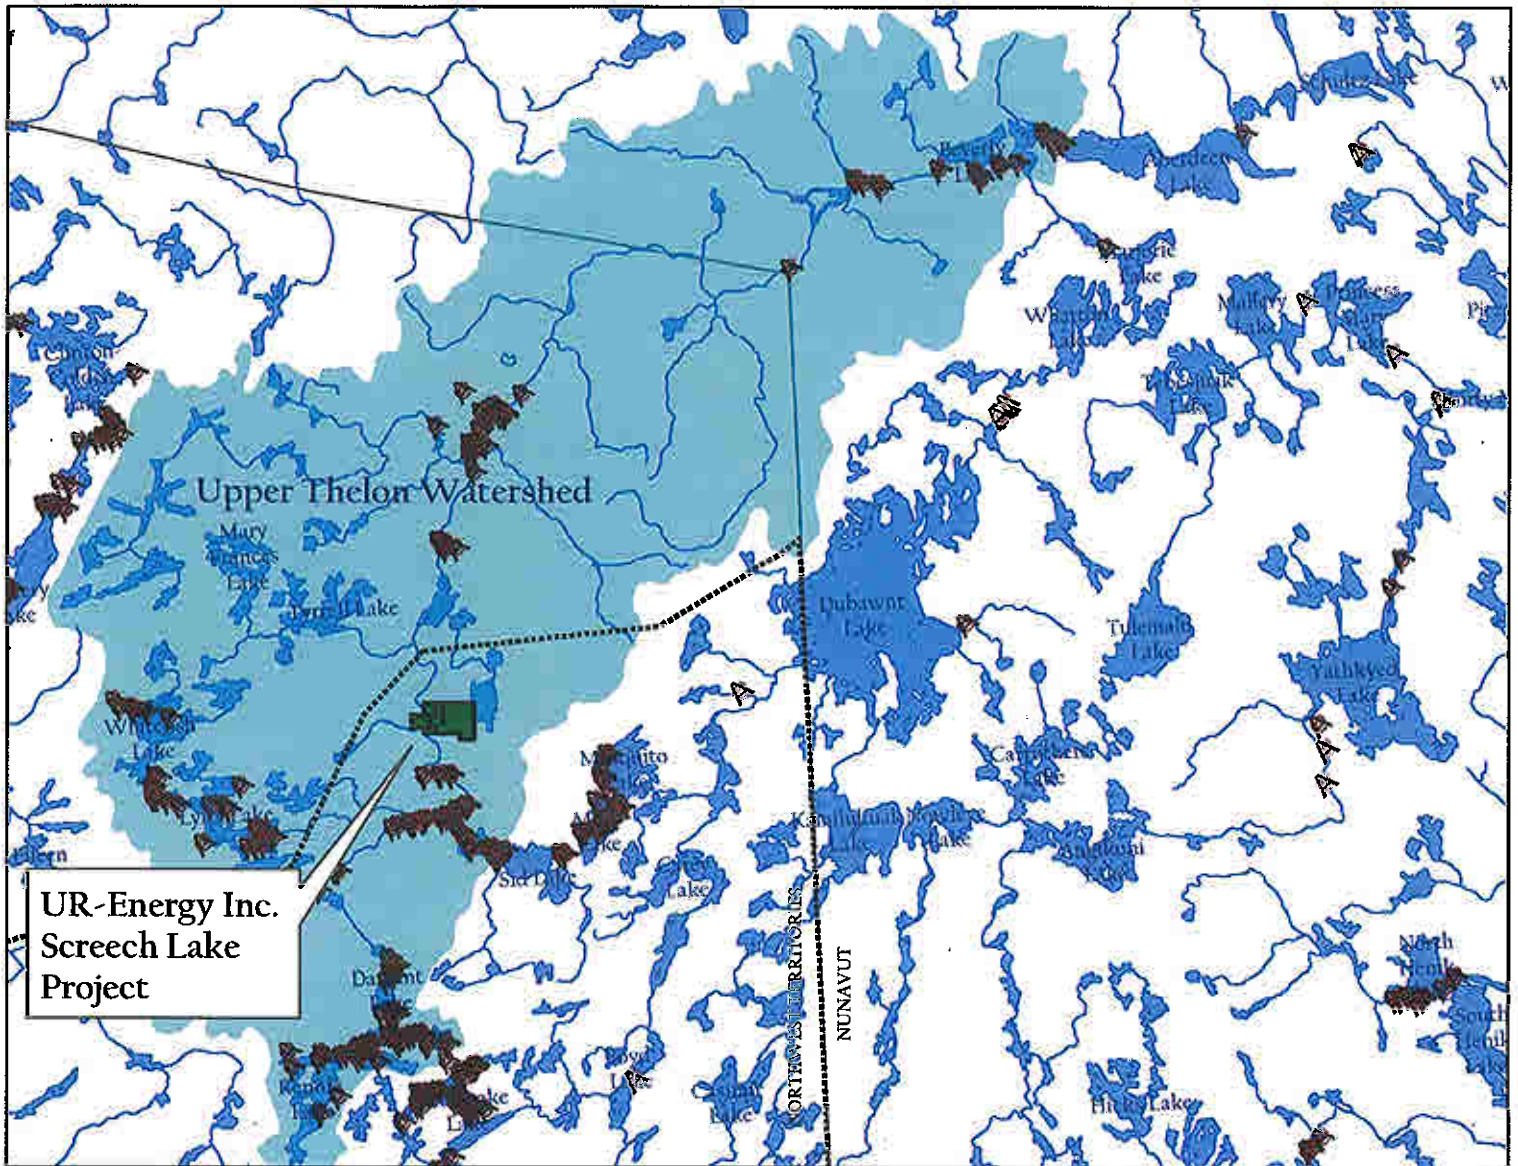

UR-Energy Inc. Screech Lake Project - Taltheilei and Denesuline Archaeological Sites Overlap

Legend

-  Archaeological Sites
-  AD Interim Measures Agreement Area in NT
-  UR-Energy Inc. Screech Lake Project
-  Thelon Wildlife Sanctuary
-  Beverly-Qamanirjuaq Caribou Calving Grounds
-  Upper Thelon Watershed

UR-Energy Inc. Screech Lake Project - Taltheilei and Denesuline Archaeological Sites Overlap

UR-Energy Inc.
Screech Lake
Project

0 25 50 100 Km

Legend

-  Archaeological Sites
-  AD Interim Measures Agreement Area in NT
-  UR-Energy Inc. Screech Lake Project
-  Beverly-Qamanirjuaq Caribou Calving Grounds

UR-Energy Inc. Screech Lake Project - Taltheilei and Denesuline Archaeological Sites Overlap

UR-Energy Inc.
Screech Lake
Project

μ

0 25 50 100 Km

Legend

-  Archaeological Sites
-  AD Interim Measures Agreement Area in NT
-  UR-Energy Inc. Screech Lake Project
-  Upper Thelon Watershed

UR-Energy Inc. Screech Lake Project - Taltheilei and Denesuline Archaeological Sites Overlap

UR-Energy Inc.
Screech Lake
Project

Legend

-  Archaeological Sites
-  AD Interim Measures Agreement Area in NT
-  UR-Energy Inc. Screech Lake Project
-  Thelon Wildlife Sanctuary