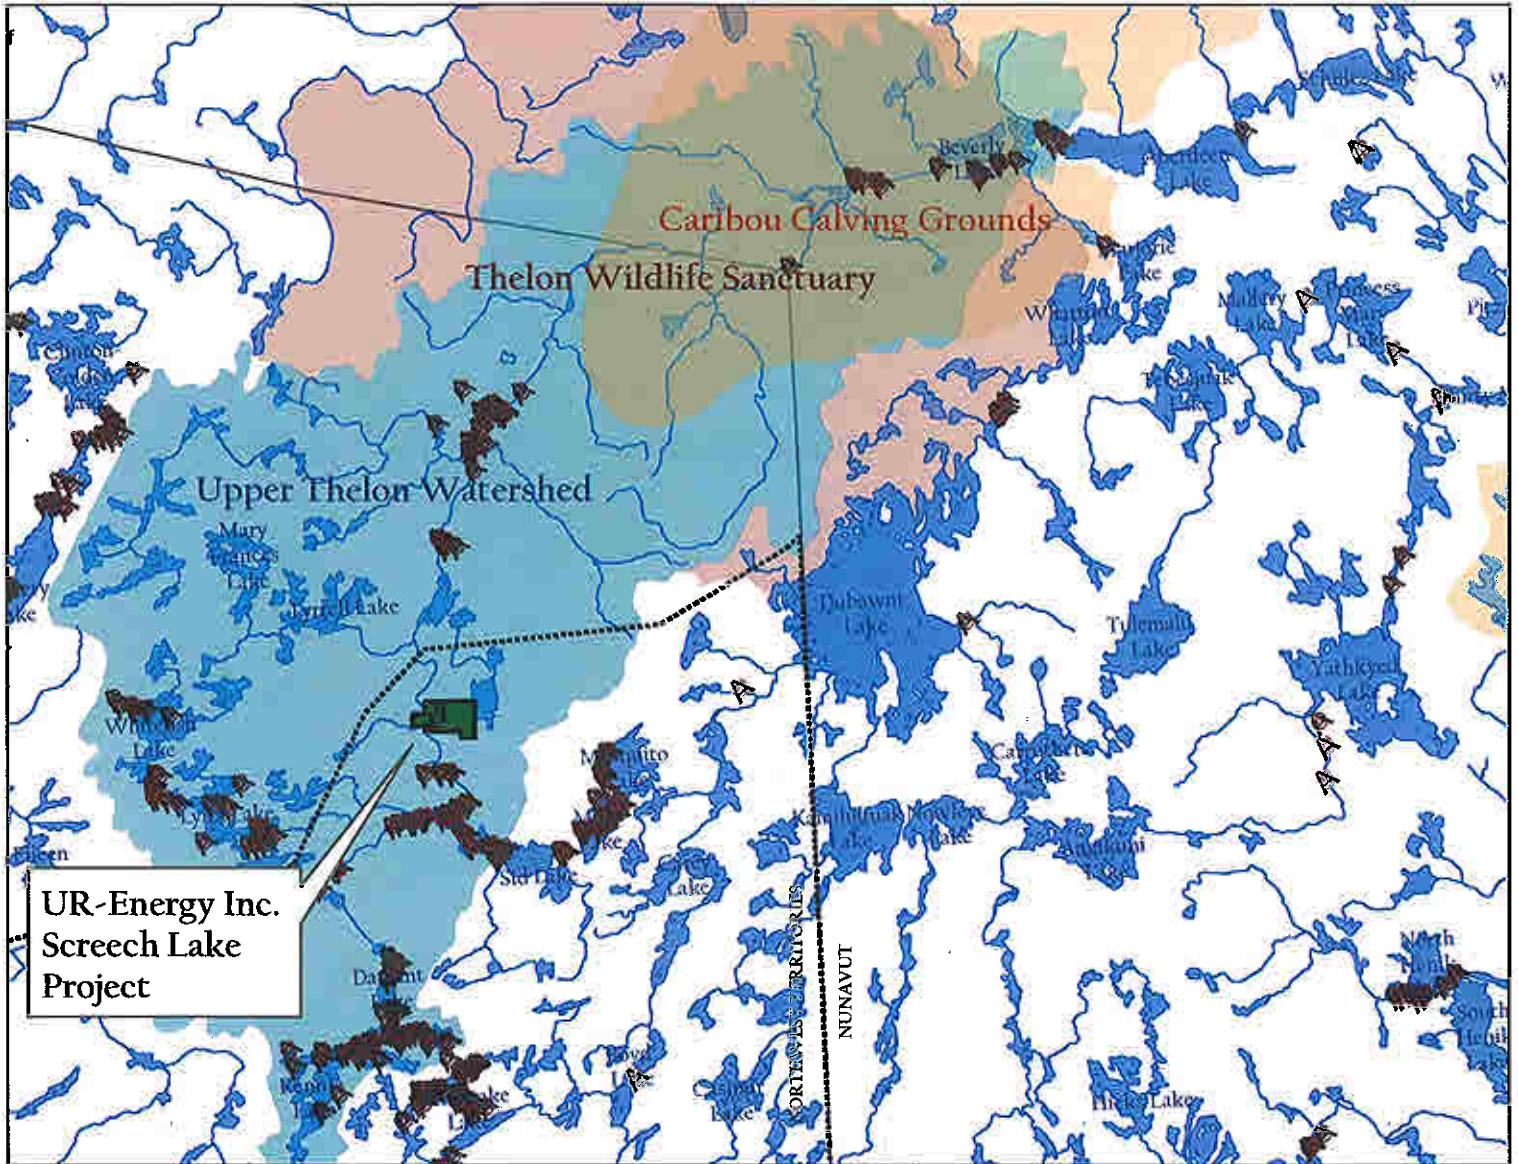

UR-Energy Inc. Screech Lake Project - Taltheilei and Denesuline Archaeological Sites Overlap

Legend

-  Archaeological Sites
-  AD Interim Measures Agreement Area in NT
-  UR-Energy Inc. Screech Lake Project
-  Thelon Wildlife Sanctuary
-  Beverly-Qamanirjuaq Caribou Calving Grounds
-  Upper Thelon Watershed

UR-Energy Inc. Screech Lake Project - Taltheilei and Denesuline Archaeological Sites Overlap

μ

0 25 50 100 Km

Legend

- ▲ Archaeological Sites
- ▭ AD Interim Measures Agreement Area in NT
- UR-Energy Inc. Screech Lake Project

UR-Energy Inc. Screech Lake Project - Taltheilei and Denesuline Archaeological Sites Overlap

UR-Energy Inc.
Screech Lake
Project

μ

0 25 50 100 Km

Legend

-  Archaeological Sites
-  AD Interim Measures Agreement Area in NT
-  UR-Energy Inc. Screech Lake Project
-  Upper Thelon Watershed

UR-Energy Inc. Screech Lake Project - Taltheilei and Denesuline Archaeological Sites Overlap

UR-Energy Inc.
Screech Lake
Project

Legend

-  Archaeological Sites
-  AD Interim Measures Agreement Area in NT
-  UR-Energy Inc. Screech Lake Project
-  Thelon Wildlife Sanctuary