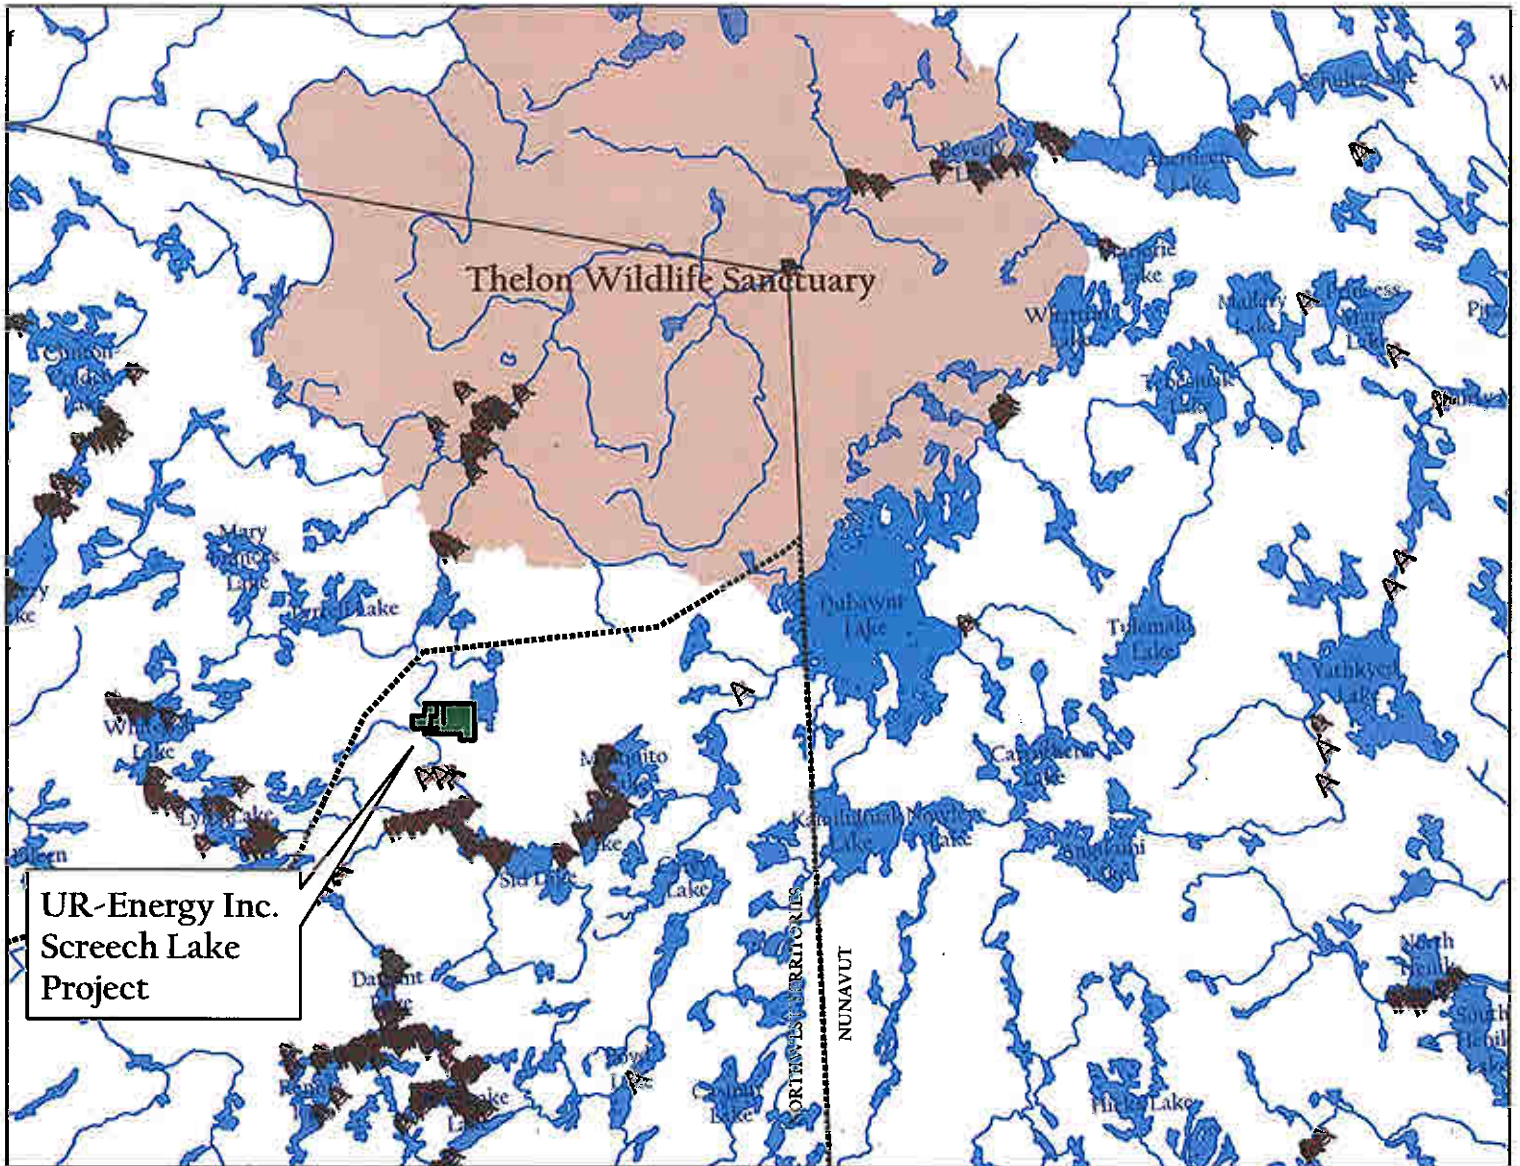

UR-Energy Inc. Screech Lake Project - Taltheilei and Denesuline Archaeological Sites Overlap

UR-Energy Inc.
Screech Lake
Project

μ

0 25 50 100 Km

Legend

-  Archaeological Sites
-  AD Interim Measures Agreement Area in NT
-  UR-Energy Inc. Screech Lake Project
-  Upper Thelon Watershed

UR-Energy Inc. Screech Lake Project - Taltheilei and Denesuline Archaeological Sites Overlap

UR-Energy Inc.
Screech Lake
Project

Legend

-  Archaeological Sites
-  AD Interim Measures Agreement Area in NT
-  UR-Energy Inc. Screech Lake Project
-  Thelon Wildlife Sanctuary