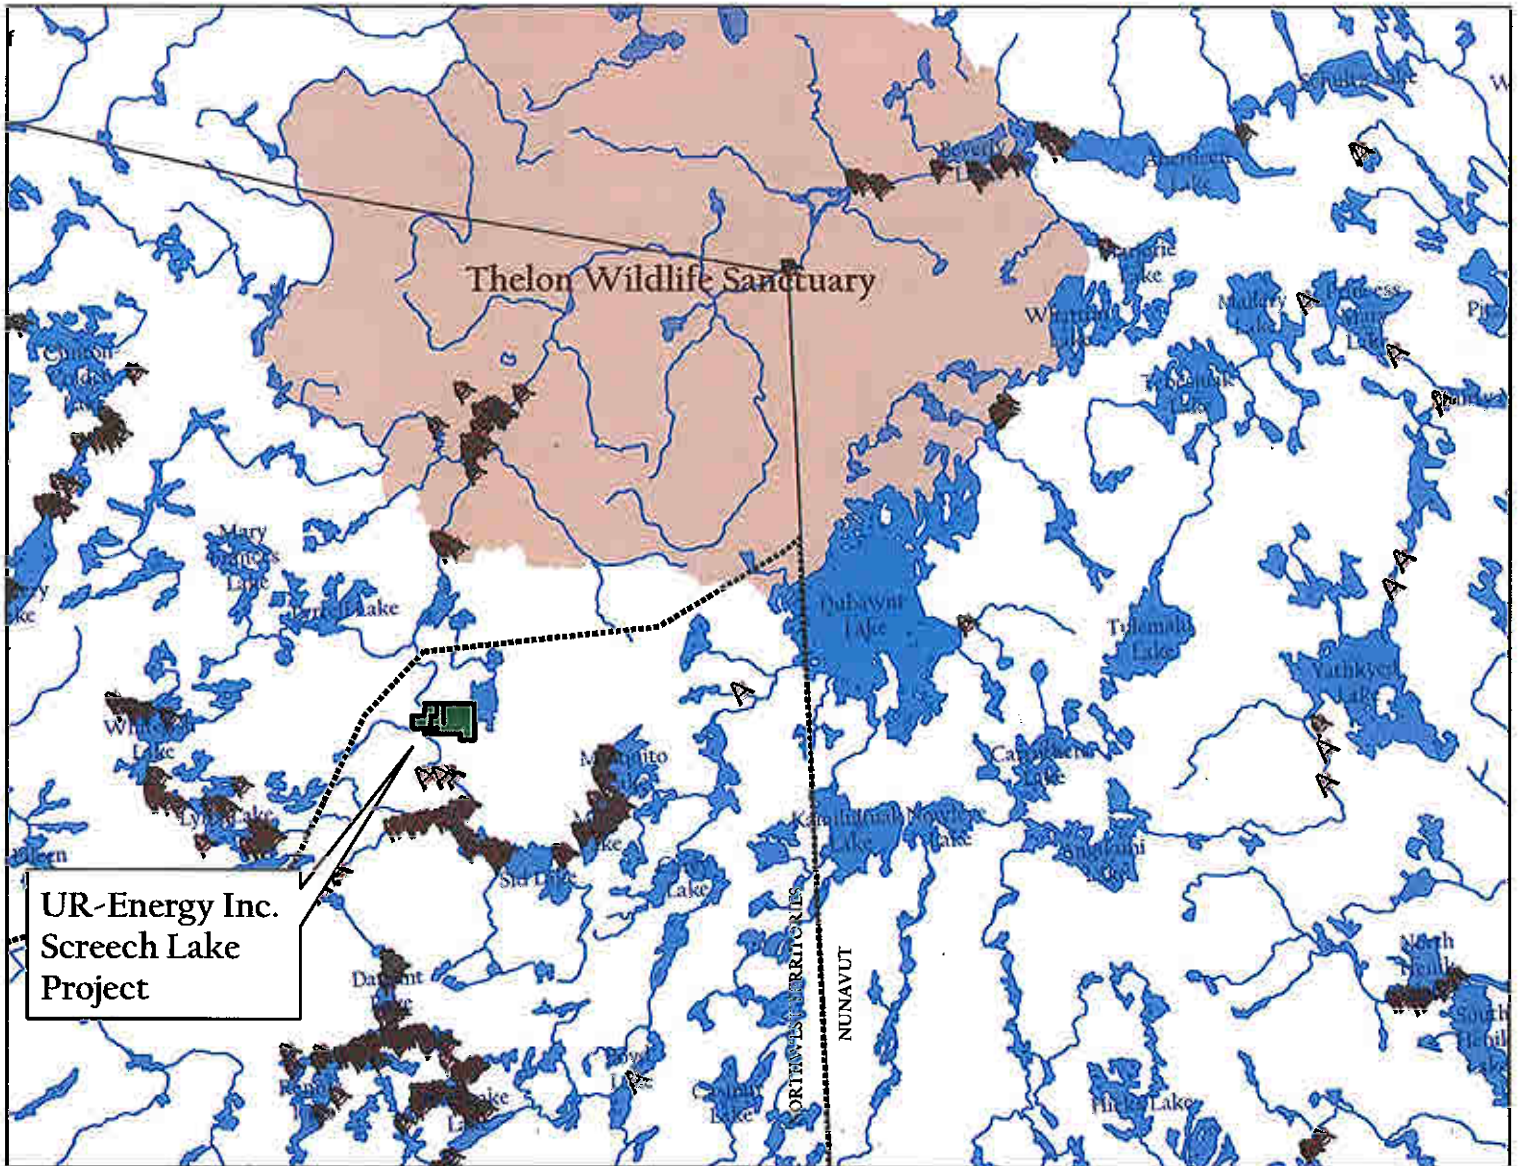

UR-Energy Inc. Screech Lake Project - Taltheilei and Denesuline Archaeological Sites Overlap

Legend

-  Archaeological Sites
-  AD Interim Measures Agreement Area in NT
-  UR-Energy Inc. Screech Lake Project
-  Beverly-Qamanirjuaq Caribou Calving Grounds

UR-Energy Inc. Screech Lake Project - Taltheilei and Denesuline Archaeological Sites Overlap

UR-Energy Inc.
Screech Lake
Project

μ

0 25 50 100 Km

Legend

-  Archaeological Sites
-  AD Interim Measures Agreement Area in NT
-  UR-Energy Inc. Screech Lake Project
-  Upper Thelon Watershed

UR-Energy Inc. Screech Lake Project - Taltheilei and Denesuline Archaeological Sites Overlap

UR-Energy Inc.
Screech Lake
Project

Legend

-  Archaeological Sites
-  AD Interim Measures Agreement Area in NT
-  UR-Energy Inc. Screech Lake Project
-  Thelon Wildlife Sanctuary