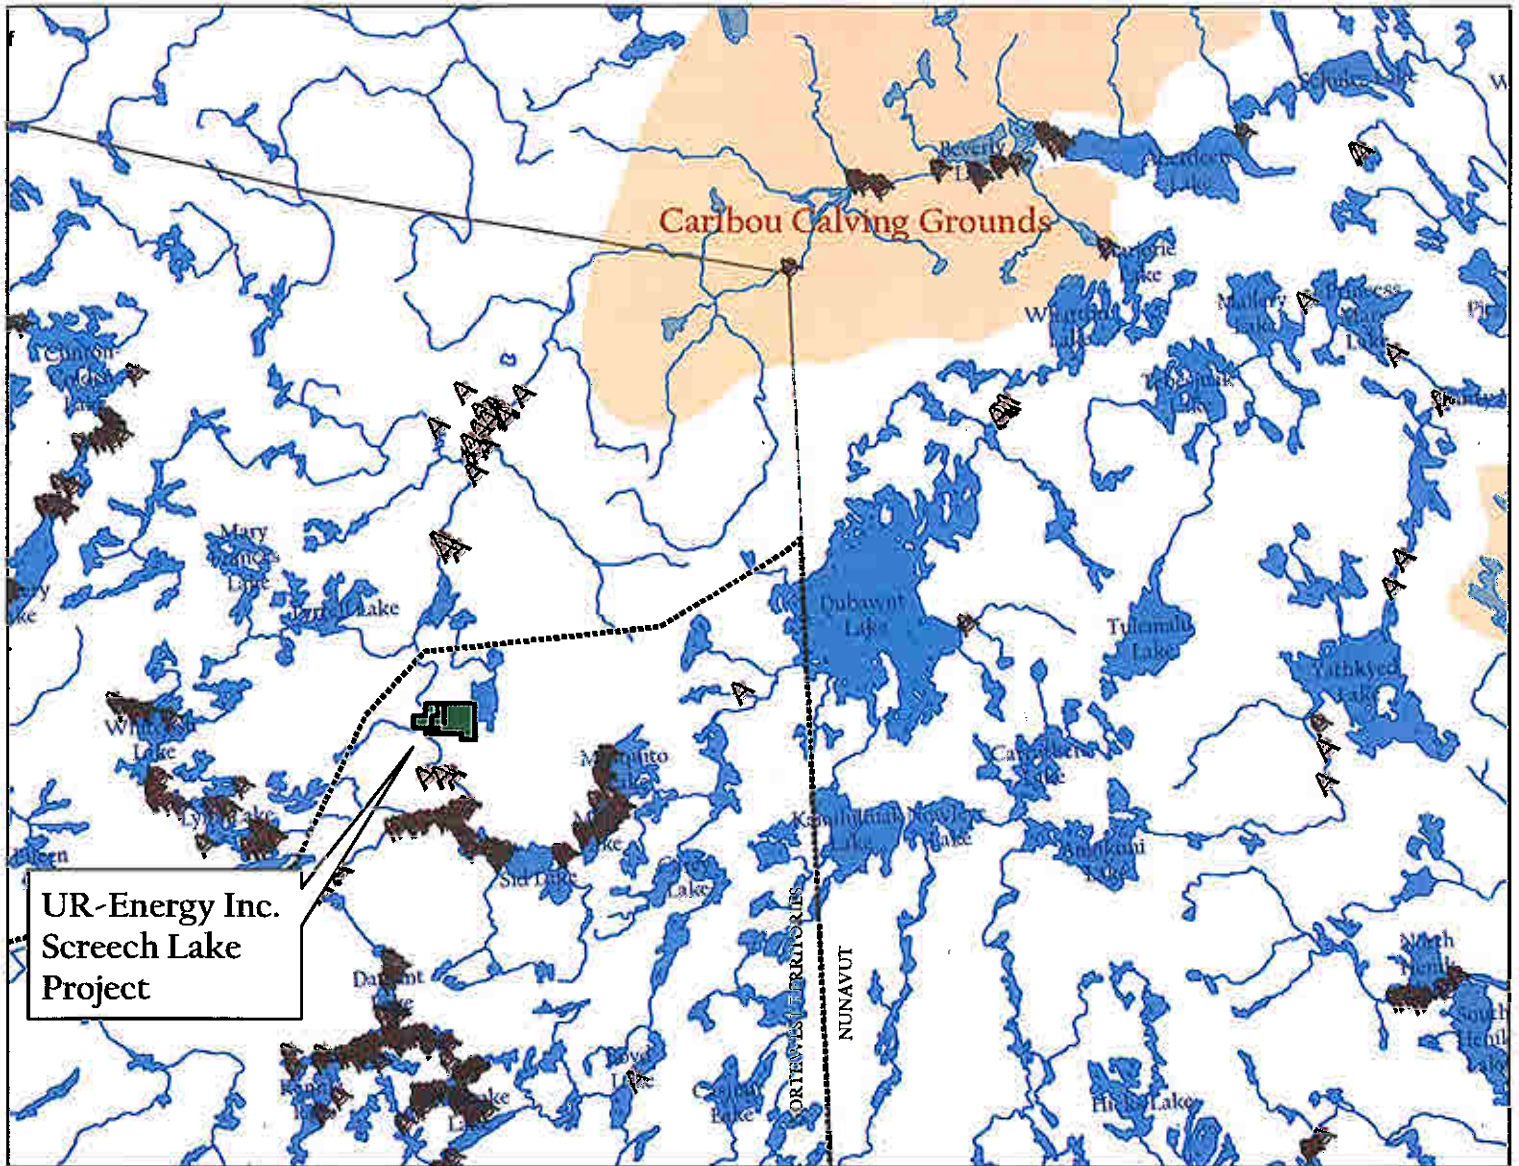

UR-Energy Inc. Screech Lake Project - Taltheilei and Denesuline Archaeological Sites Overlap

UR-Energy Inc.
Screech Lake
Project

0 25 50 100 Km

Legend

- Archaeological Sites
- AD Interim Measures Agreement Area in NT
- UR-Energy Inc. Screech Lake Project
- Beverly-Qamanirjuaq Caribou Calving Grounds