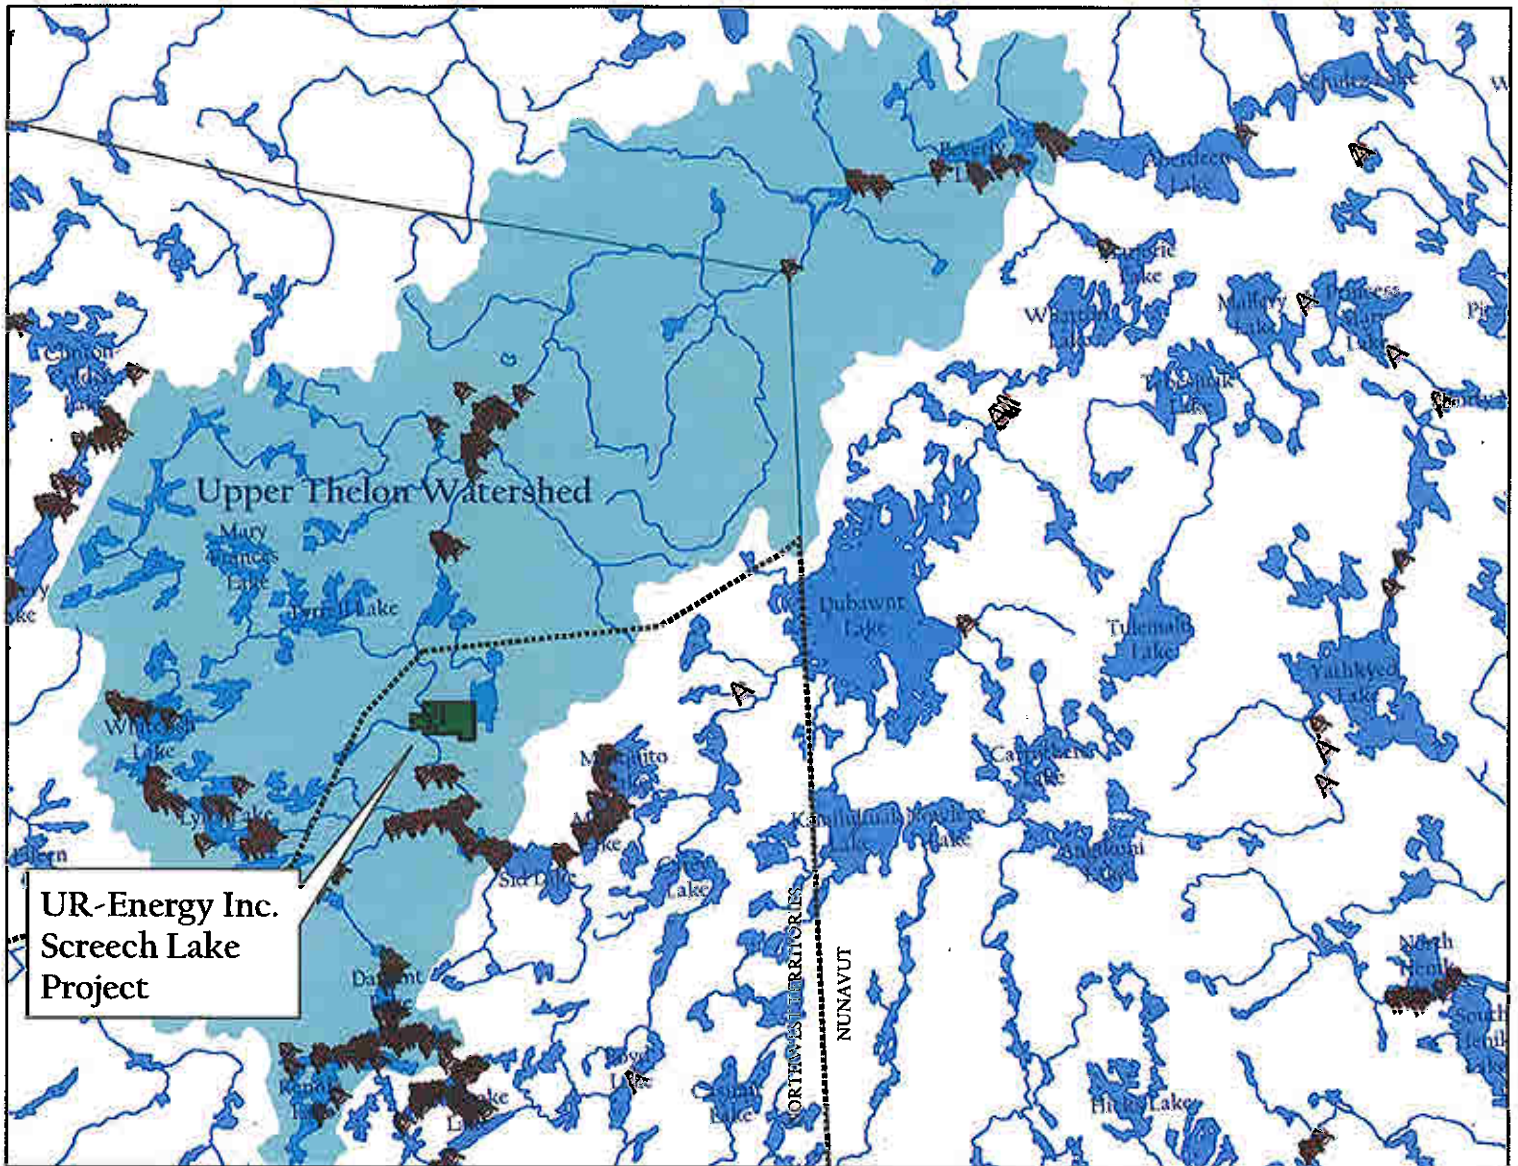

UR-Energy Inc. Screech Lake Project - Taltheilei and Denesuline Archaeological Sites Overlap

UR-Energy Inc.
Screech Lake
Project

μ

0 25 50 100 Km

Legend

- Archaeological Sites
- AD Interim Measures Agreement Area in NT
- UR-Energy Inc. Screech Lake Project
- Upper Thelon Watershed