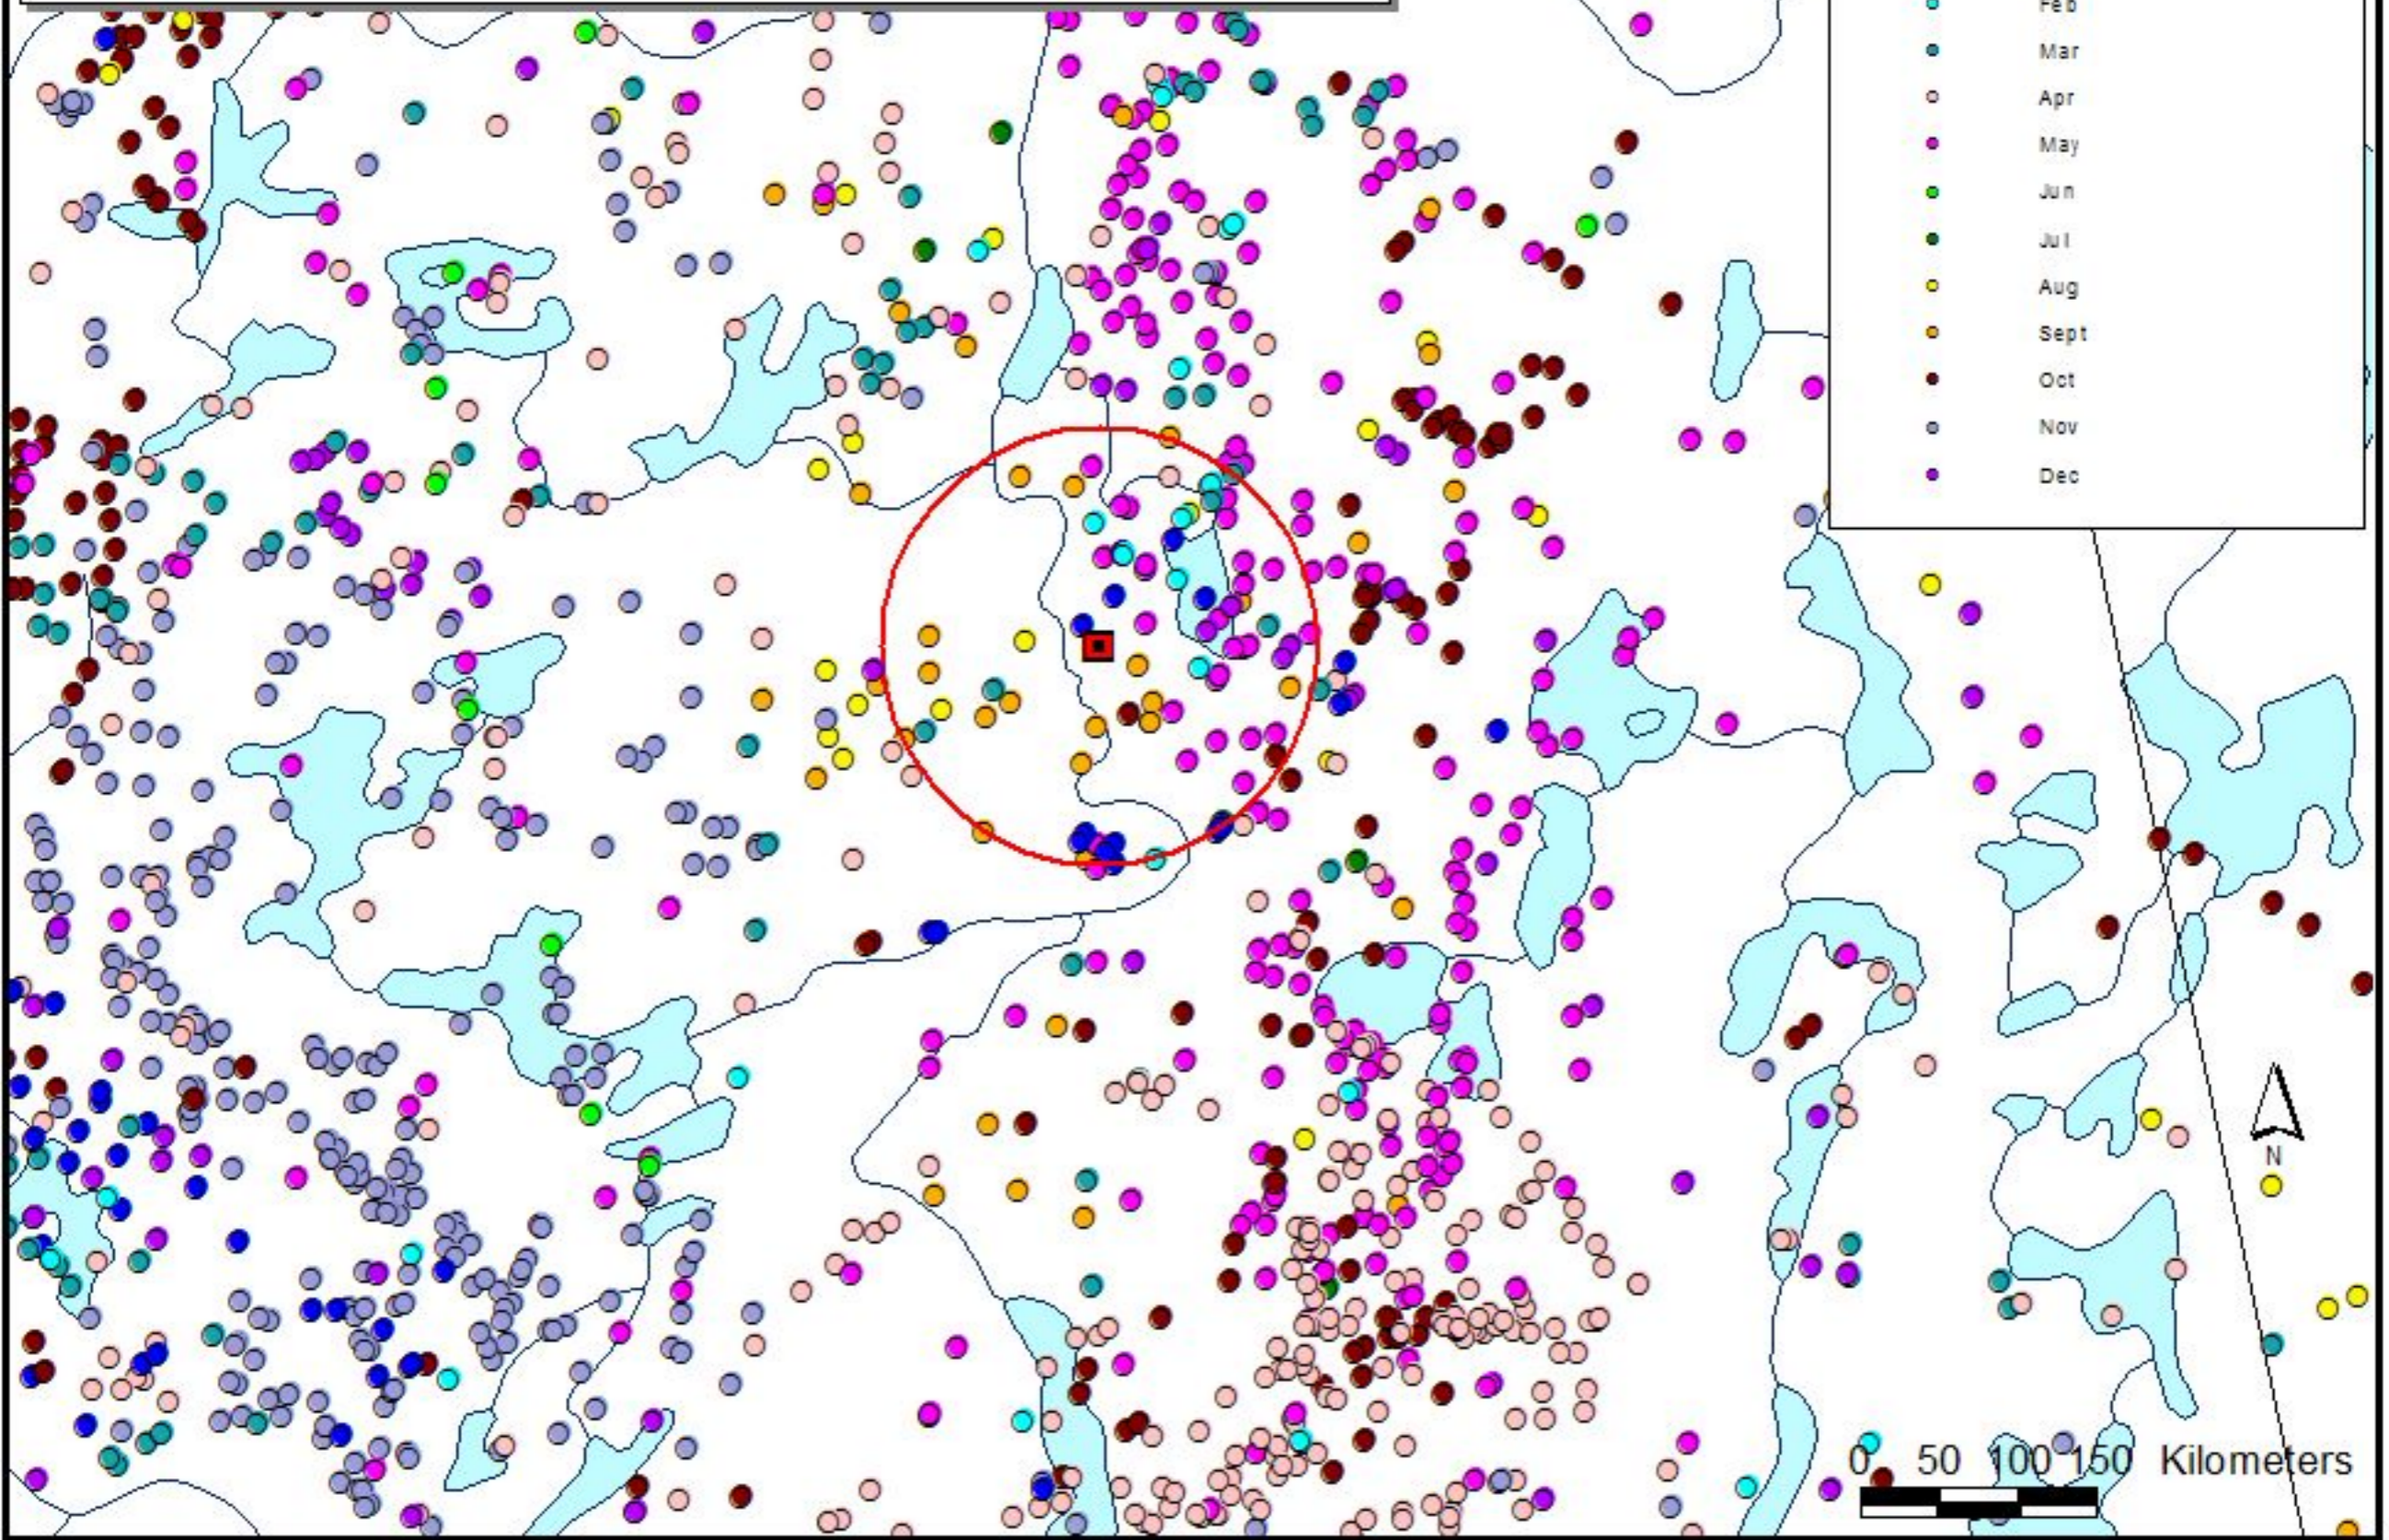

# Collared Cows from the Ahiak and Beverly Herds (1995-2006)

- Soreech Lake
- RSA
- Collared Caribou Locations
- Jan
- Feb
- Mar
- Apr
- May
- Jun
- Jul
- Aug
- Sept
- Oct
- Nov
- Dec

0 50 100 150 Kilometers