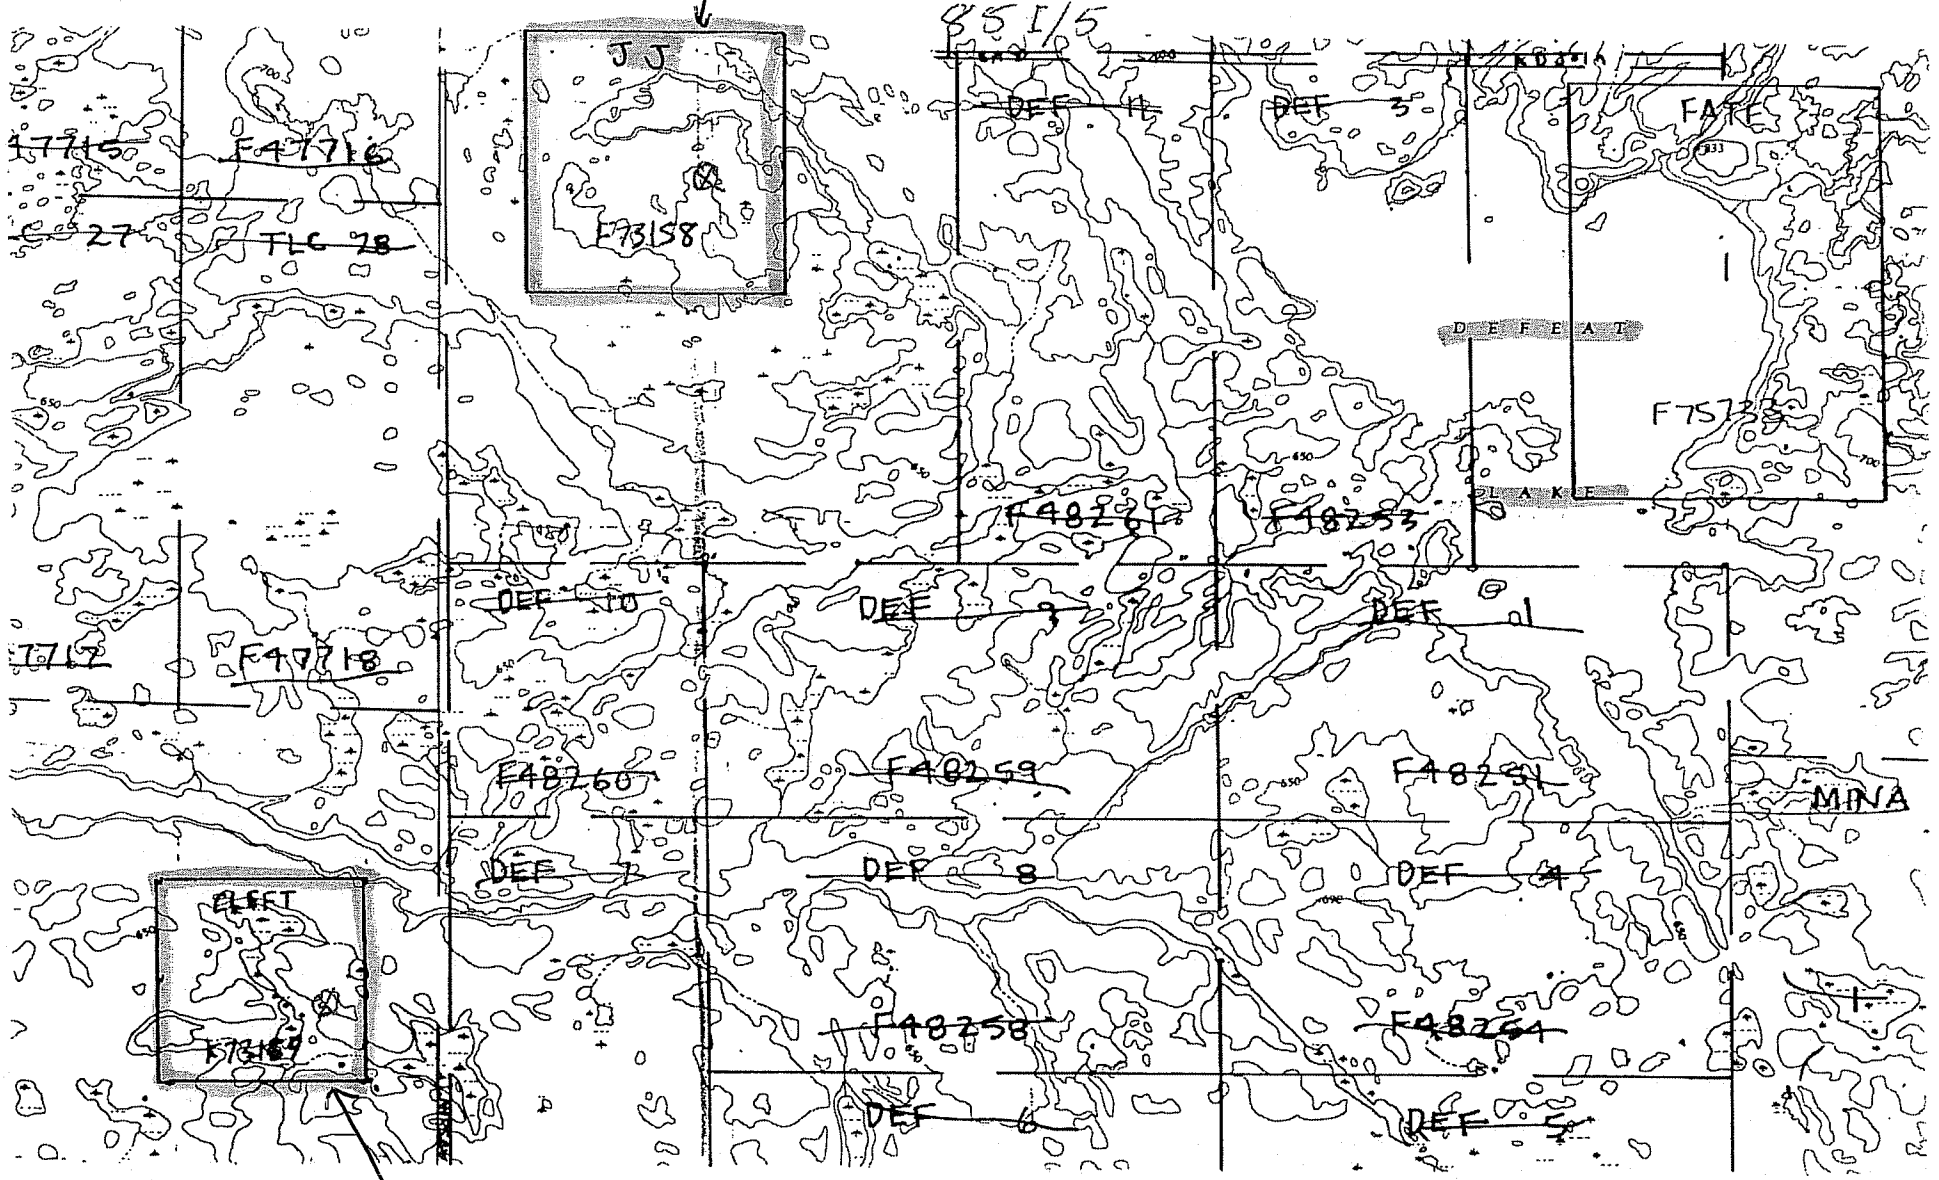

Produced and printed by the SURVEYS AND MAPPING
 BRANCH, DEPARTMENT OF MINES AND TECHNICAL
 SURVEYS, 1961, from air photographs taken in 1953.
 Copies may be obtained from the Map Distribution Office,
 Department of Mines and Technical Surveys, Ottawa.

851/5

UPDATED 05/07/02
 EK

LEGEND OF MINING SYMBOLS
 MINERAL CLAIM BOUNDARY - - -
 MINING LEASE OR SURVEYED BOUNDARY ———

JENNEJOHN LAKE
 DISTRICT OF MACKENZIE
 NORTHWEST TERRITORIES

Moose Claim

JJ Claim

Cleft Claim