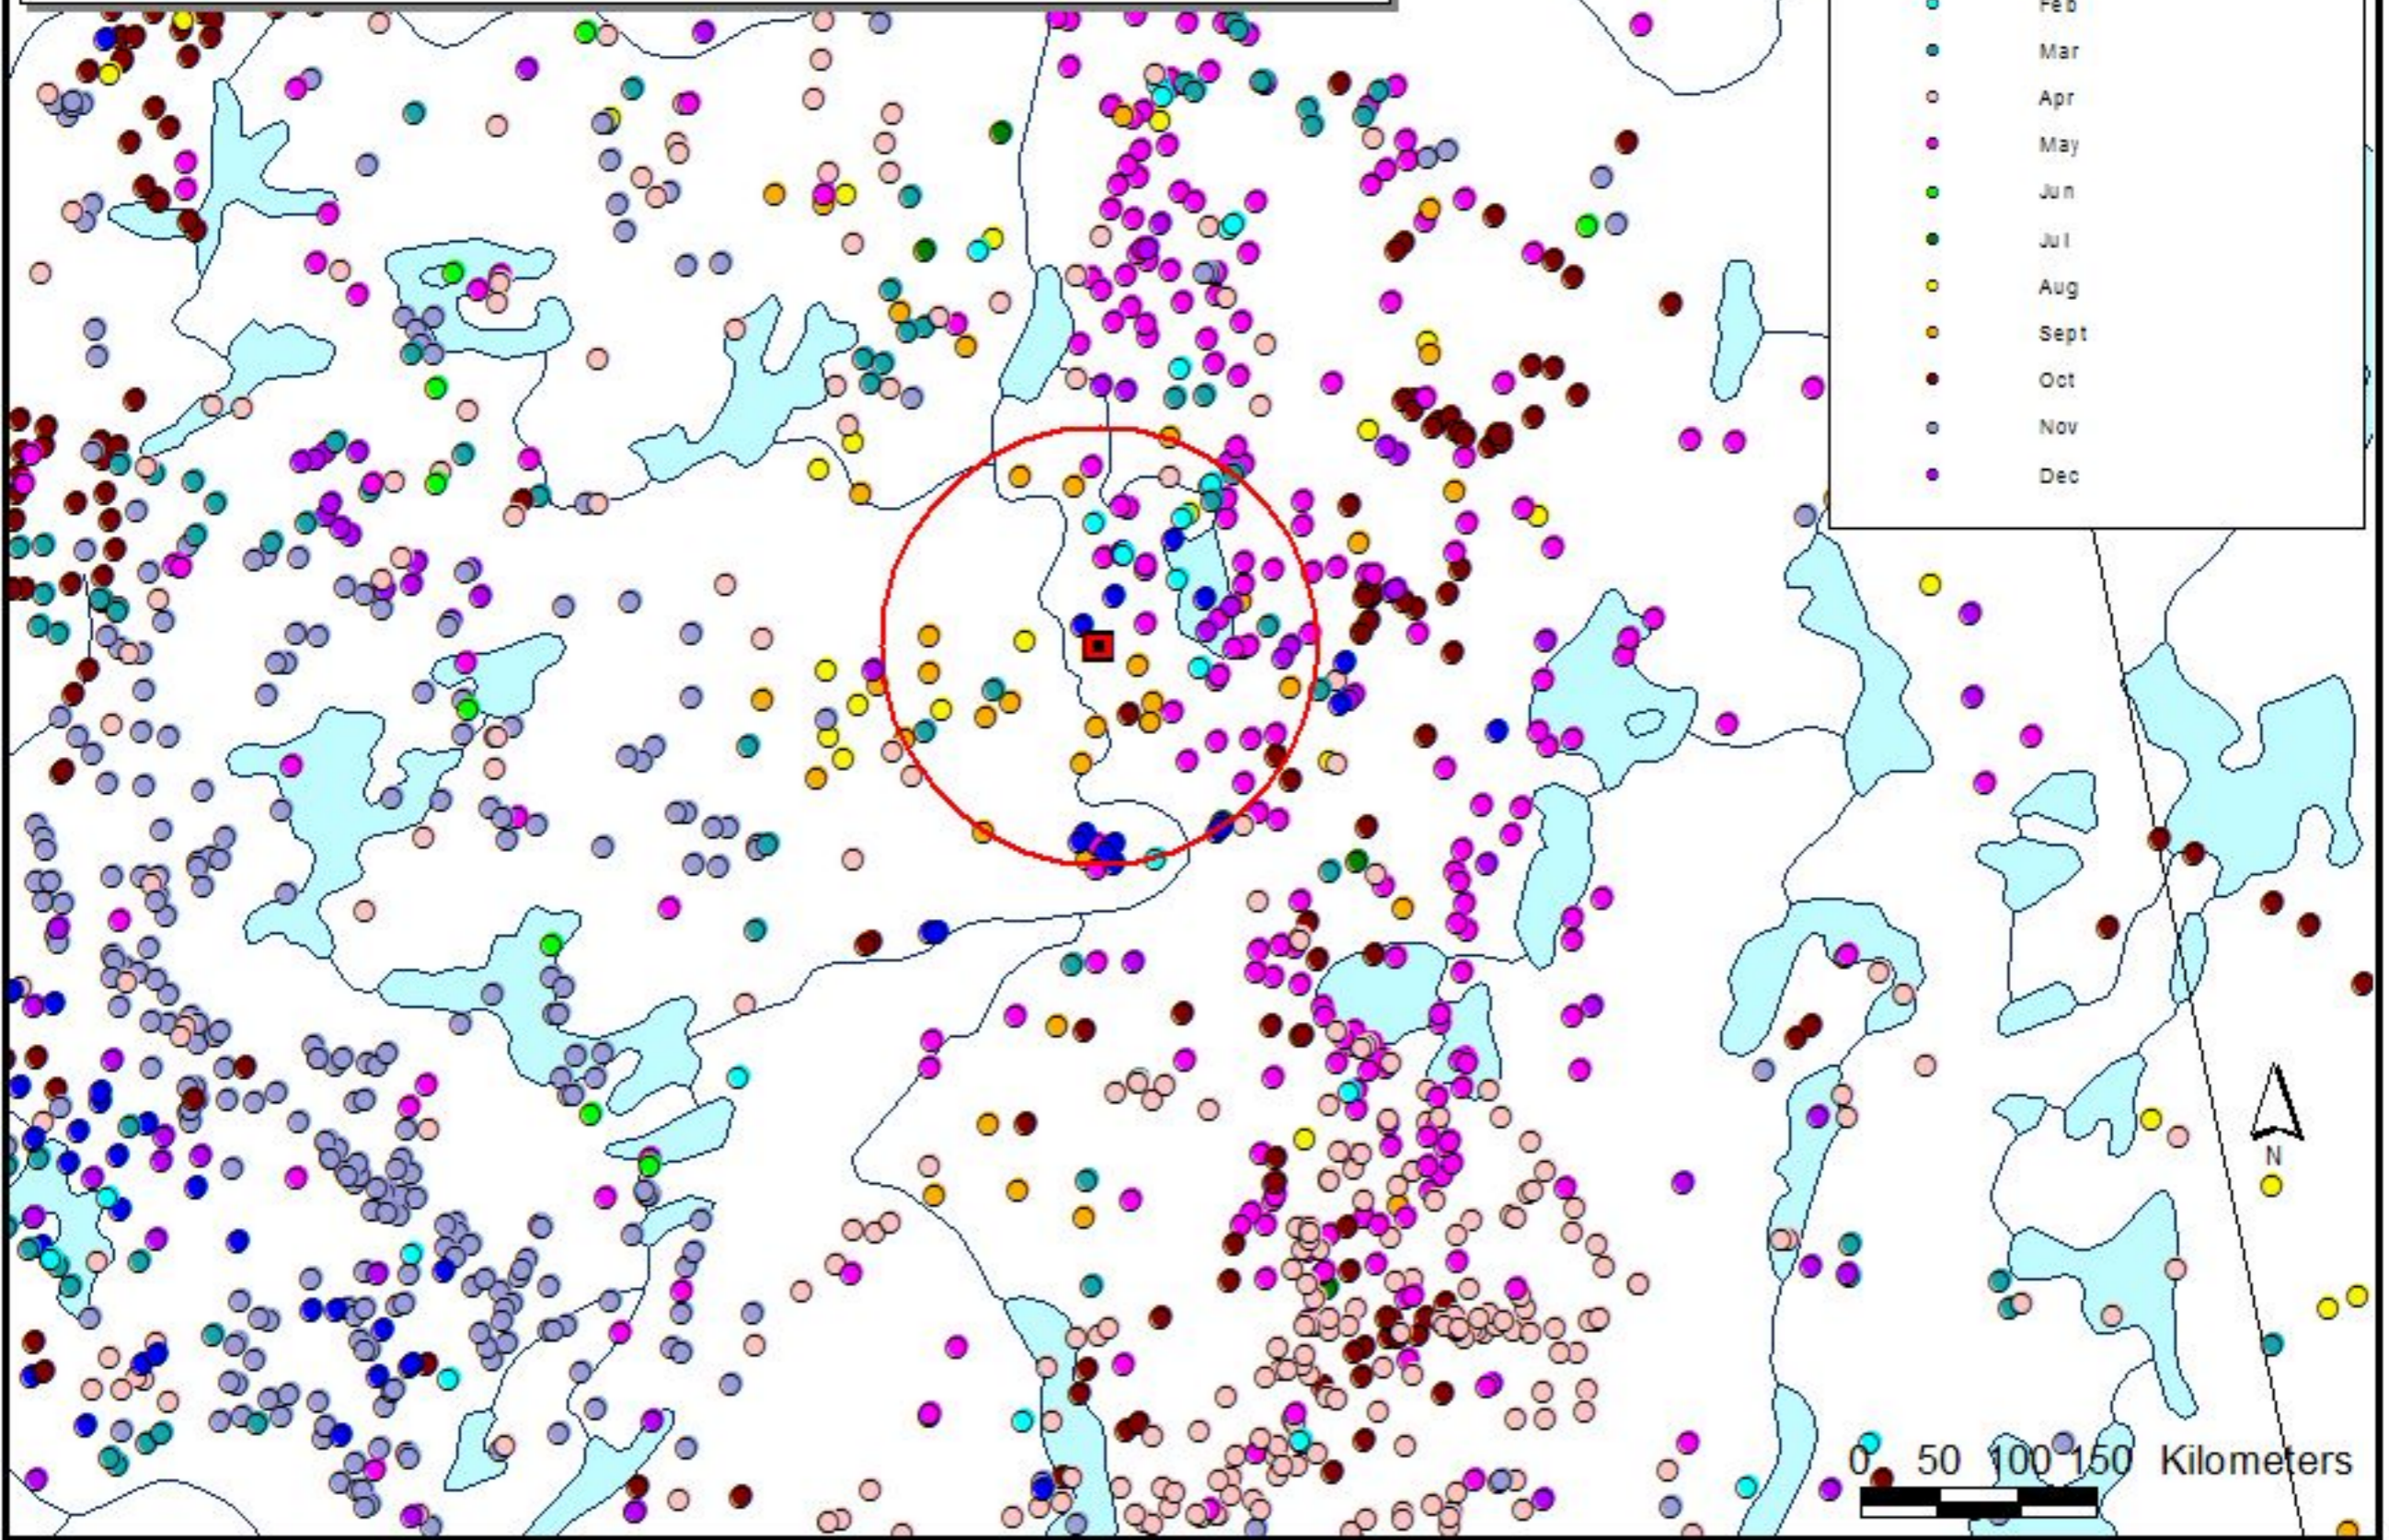

Collared Cows from the Ahiak and Beverly Herds (1995-2006)

- Soreech Lake
- RSA
- Collared Caribou Locations
- Jan
- Feb
- Mar
- Apr
- May
- Jun
- Jul
- Aug
- Sept
- Oct
- Nov
- Dec

0 50 100 150 Kilometers